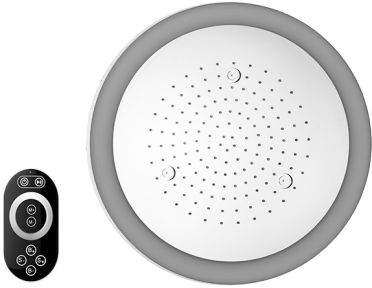

# G-8231-SP

Aqua-Sense Collection

Round Ceiling-Mounted Showerhead with LED

**GRAFF**<sup>®</sup>  
CUTTING EDGE DESIGN

## Product Features

- Stainless steel
- Rainfall and mist functions
- Functions may be used separately or simultaneously
- Single LED light with 6 color variations
- Rainfall flow rate  $\leq 1.8$  max gpm
- Mist flow rate  $\leq 1.8$  max gpm
- 147 no clog easy clean nozzles